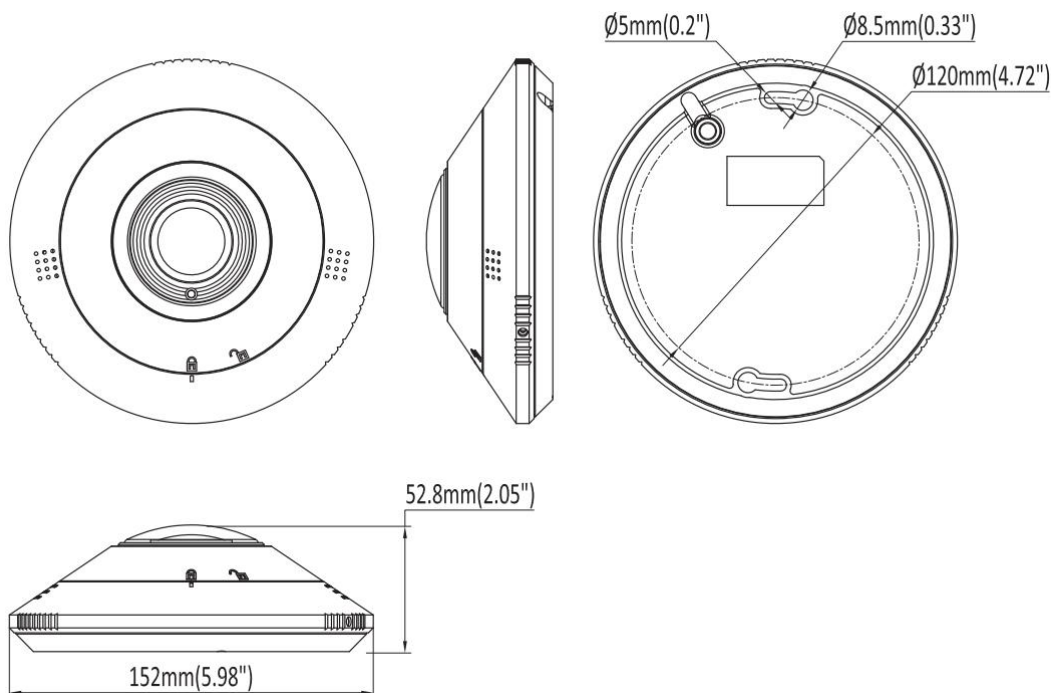

### Dimensions

## Specification

Camera			
Image Sensor	1/2.5" Progressive Scan CMOS Sensor		
Min. Illumination	0.008 lux (Color), 0 Lux (IR on)		
Illumination Distance	20m (IR light)		
Strobe Light	N/A		
Smart IR	Support		
Shutter Time	Auto/Manual, 1/3 ~ 1/100000 s		
Pan/Tilt/Rotation Range	N/A		
Day/Night	IR cut filter		
Wide Dynamic Range	DWDR		
Digital Noise Reduction	3D DNR		
Lens			
Focal Length	1.68 mm		
Aperture	F2.0		
FOV	Horizontal FOV: 180°, vertical FOV: 180°		
Lens Mount	M12		
DORI			
DORI	1.68 mm, D: 33 m, O: 13 m, R: 6.5 m, I: 3.3 m		
Compression Standard			
Video Compression	H.264/H.264+/H.265/H.265+/MJPEG		
H.264 Codec Profile	Base/Main/High profile		
H.265 Codec Profile	Main profile		
Video Bit Rate	11 Kbps ~ 10 Mbps		
Triple Streams	N/A		
Audio Compression	G.711A, G.711U		
Audio Bit Rate	64 Kbps		
Image			
Max. Image Resolution	2560 × 2560		
Main Stream	Fisheye <table border="0" style="margin-left: 20px;"> <tr> <td>50HZ: 25fps (2560 × 2560, 1920 × 1920)</td> </tr> <tr> <td>60HZ: 30fps (2560 × 2560, 1920 × 1920)</td> </tr> </table>	50HZ: 25fps (2560 × 2560, 1920 × 1920)	60HZ: 30fps (2560 × 2560, 1920 × 1920)
50HZ: 25fps (2560 × 2560, 1920 × 1920)			
60HZ: 30fps (2560 × 2560, 1920 × 1920)			

Communication interface	1 RJ45 10 M/100 M self-adaptive Ethernet port
On-board storage	Up to 256 GB
MIC	Support
Speaker	Support
Audio I/O	1/1
Alarm I/O	1/1
Reset button	Support
<b>General</b>	
Operating Conditions	-40°C ~ 60°C (-40°F ~ 140°F) Humidity 95% or less (non-condensing)
Power Supply	DC 12 V ± 25%
POE	PoE (802.3 af)
Power Consumption	MAX.9 W
Protection Level	IP67
Material	Metal
Dimensions	Φ 152 mm × 53 mm (Φ 5.98" × 2.08")
Gross Weight	724 g (1.59 lb)